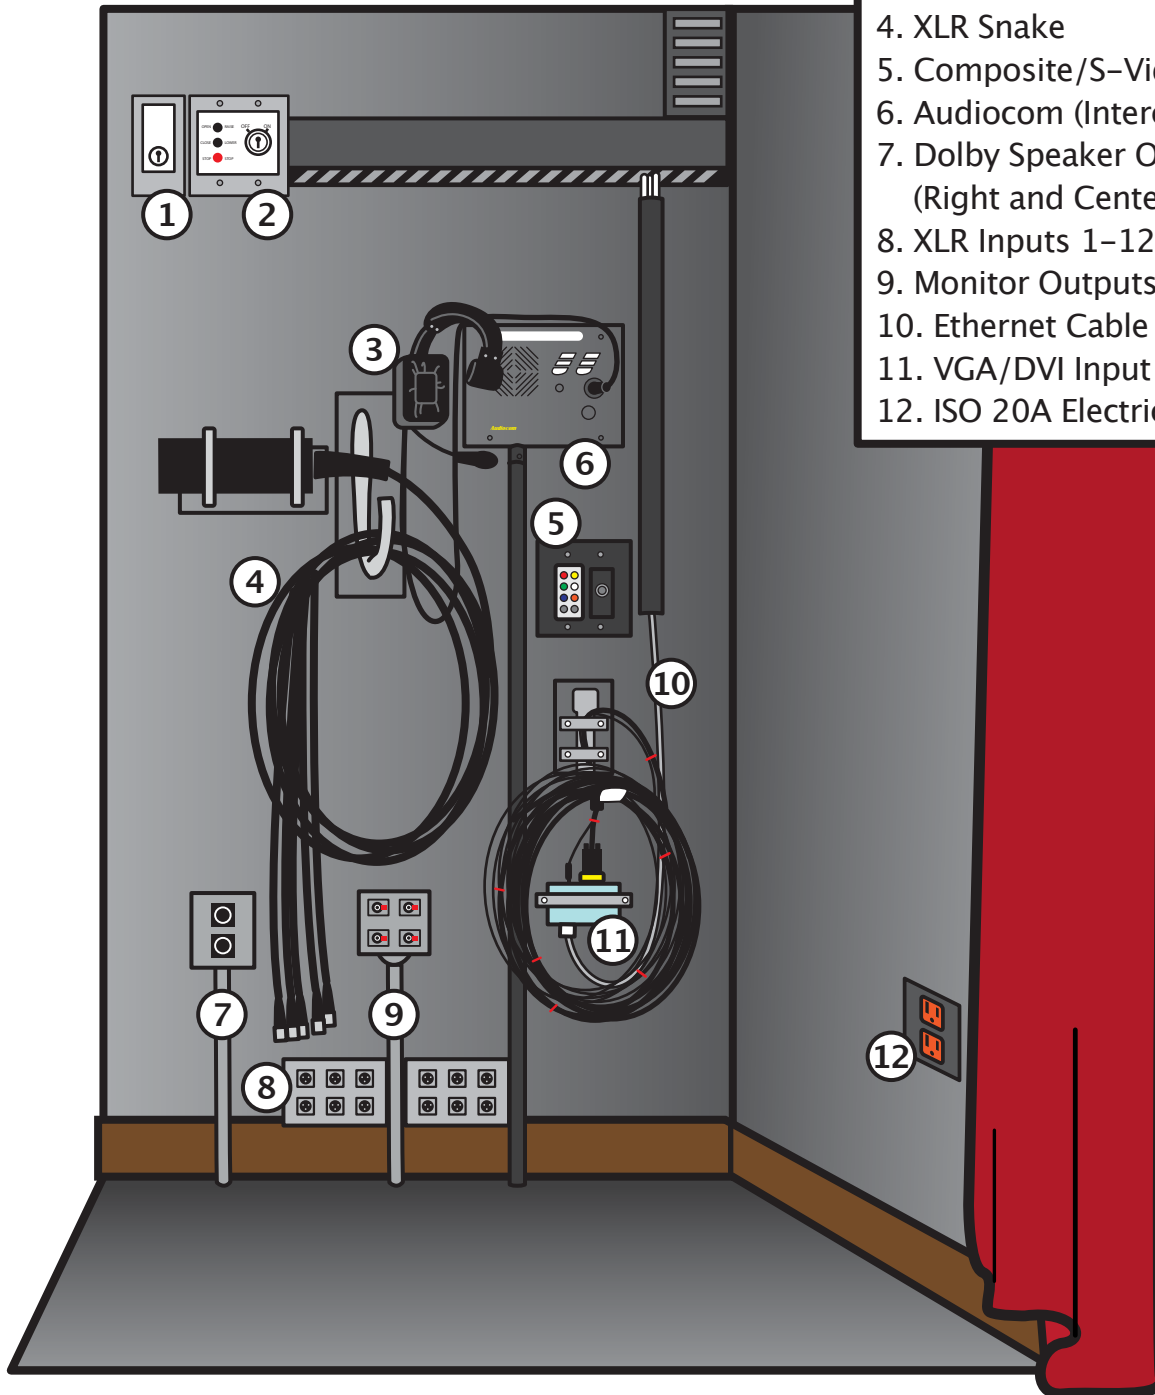

# WEALTHY THEATRE STAGE LEFT

1. Projection Screen Control
2. Grand Curtain Controls
3. Intercom Headset
4. XLR Snake
5. Composite/S-Video Inputs
6. Audiocom (Intercom)
7. Dolby Speaker Outputs (Right and Center)
8. XLR Inputs 1-12
9. Monitor Outputs 1-4
10. Ethernet Cable
11. VGA/DVI Input
12. ISO 20A Electrical Outlet